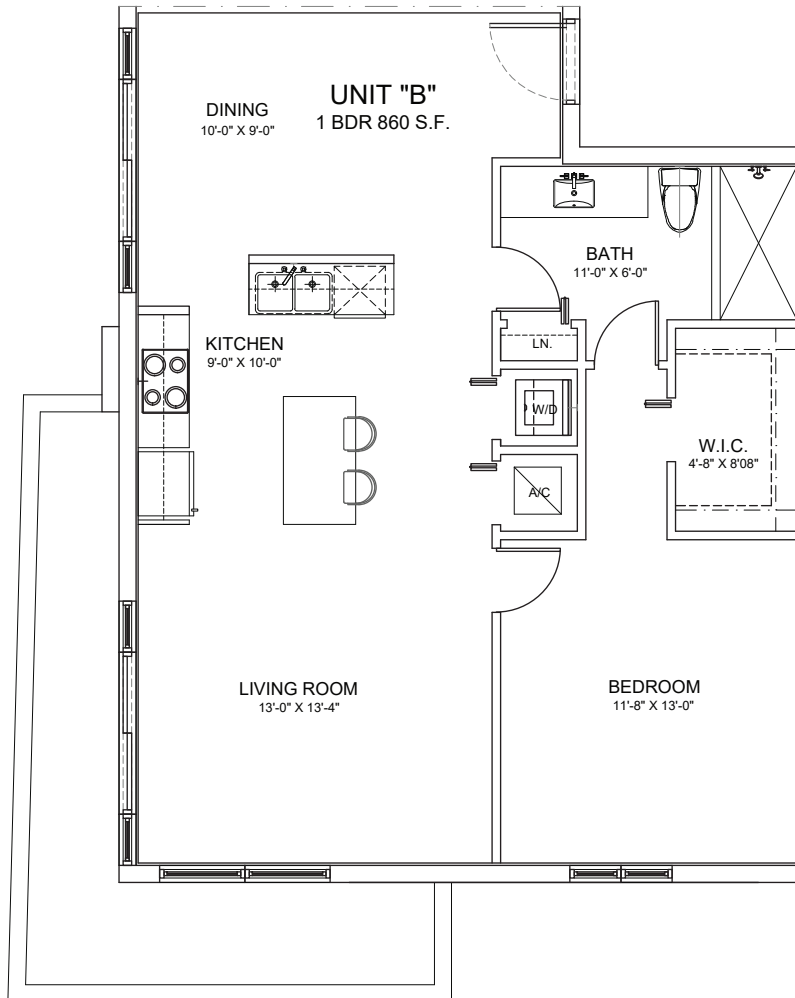

**LUXURY APARTMENTS AT**  
4595 EAST 4TH AVENUE. HIALEAH, FL

1 Bedroom

1 Bath

Fully Equipped Kitchen

FLOOR PLAN

SCALE: 3/16" = 1'-0"

UNIT B AREAS	
1 BEDROOM	
A/C AREA	860 SF
BALCONY	150 SF
TOTAL AREA	1,010 SF